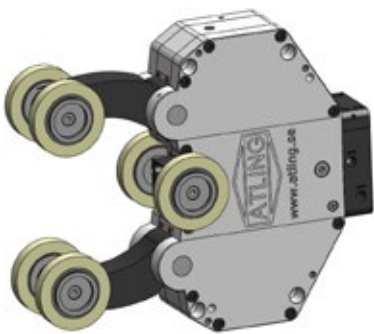

MANUAL STEADY RESTS

» Manual steady rests –
Mounted on machine bed

» Manual steady rests –
Mounted on steady rest base

ROLLERS/PADS

» Rubber Rollers

» Wide Rollers

» Diamond Pads

BRACKETS & ADAPTER PLATES

» Turret Bracket

» Flexi Bracket

» Zero Point Clamping

» Adapter Plates